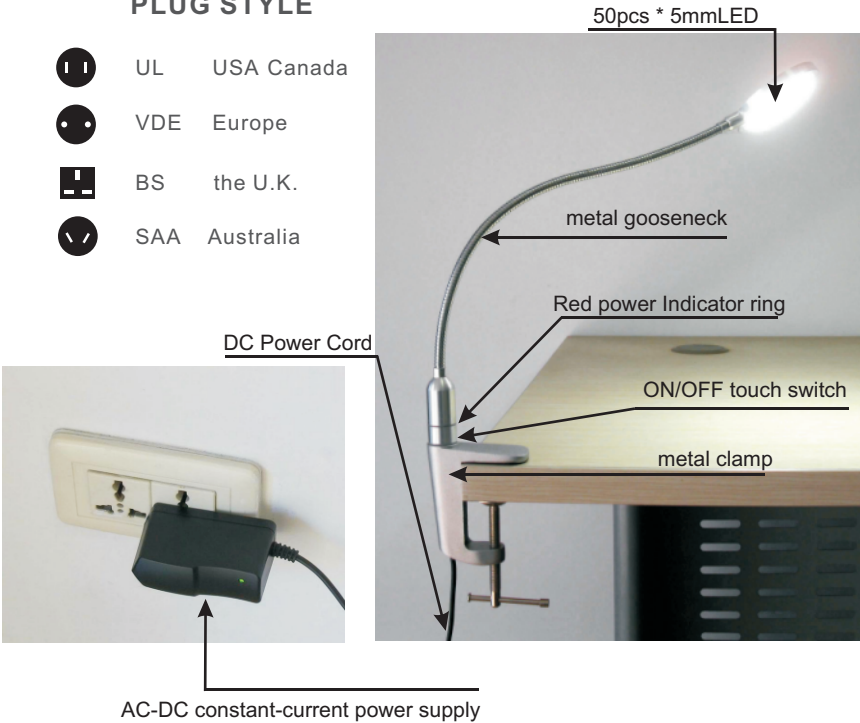

WanTeng®

LED desk clamp lamp

Item: UE-CL5115

User's Manual

EN

LED Desk Lamp Specification

Item No	UE-CL5115
Cable length	200cm
Color	silver
Package	Color box
Input	AC 100~240V 50/60Hz
Power	LED >3.6 W
luminous flux	>300 Lumens
Luminance	1000 Lux (35cm)
Color Temperature	5500~6000K cool white
Protection levels	IP53, indoor use
light source	5mm LED(6Lm/pc * 50pcs)
Weight	0.5kg

PLUG STYLE

-  UL USA Canada
-  VDE Europe
-  BS the U.K.
-  SAA Australia

Important Notice

Don't remake & Part replace

Pls use the attached special AC-DC adapter

Don't sharp object puncture wound

Don't use the wet hand or break in Swap plug form socket

Don't use for outdoor

Don't use heavy object on the any part

Tilt accept , any angle

keep the gooseneck camber to smooth

be kept out of heat

Don't sharp turn for gooseneck

WanTeng®

WanTeng Electronic Technology Co.,Ltd