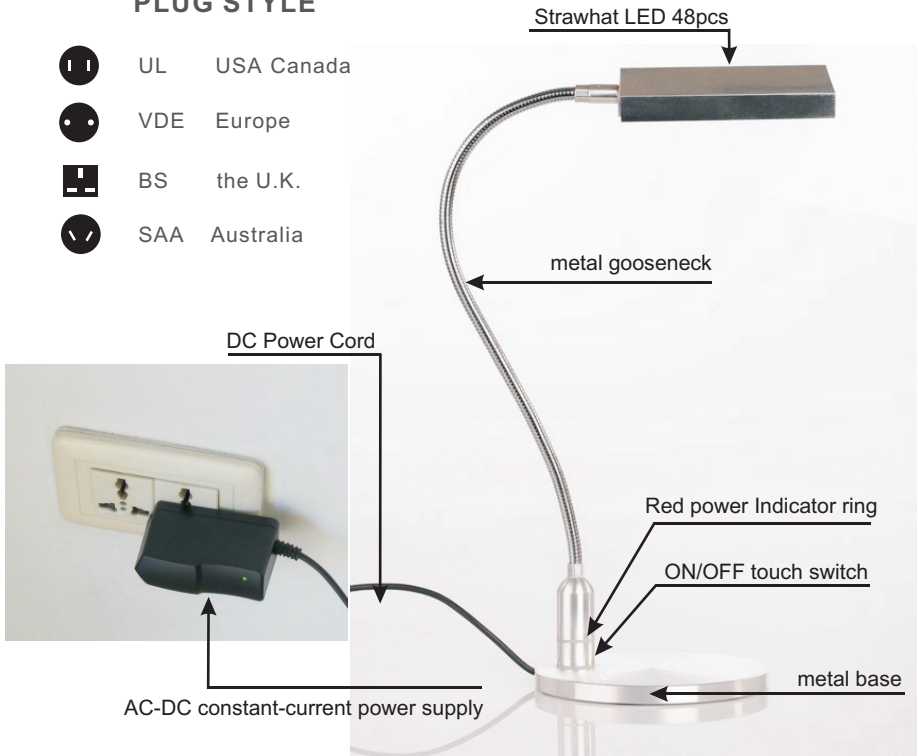

WanTeng®

LED desk lamp

Item: UE-T2412

User's Manual

EN

LED Desk Lamp Specification

Item No	UE-T2412
Cable length	200cm
Color	silver
Package	Color box
Input	AC 100~240V 50/60Hz
Power	LED >3.4 W
luminous flux	>280 Lumens
Luminance	700 Lux (35cm)
Color Temperature	5000~5500K Cool white
Protection levels	IP53, indoor use
light source	Strawhat LED *48pcs (DC 20.5V,160mA)
Weight	0.75kg

PLUG STYLE

-  UL USA Canada
-  VDE Europe
-  BS the U.K.
-  SAA Australia

Important Notice

Don't remake & Part replace

Pls use the attached special AC-DC adapter

Don't sharp object puncture wound

Don't use the wet hand or break in Swap plug form socket

Don't use for outdoor

Don't use heavy object on the any part

Tilt rejected, pls horizontal place

keep the gooseneck camber to smooth

be kept out of heat

Don't sharp turn for gooseneck

WanTeng[®]

WanTeng Electronic Technology Co.,Ltd