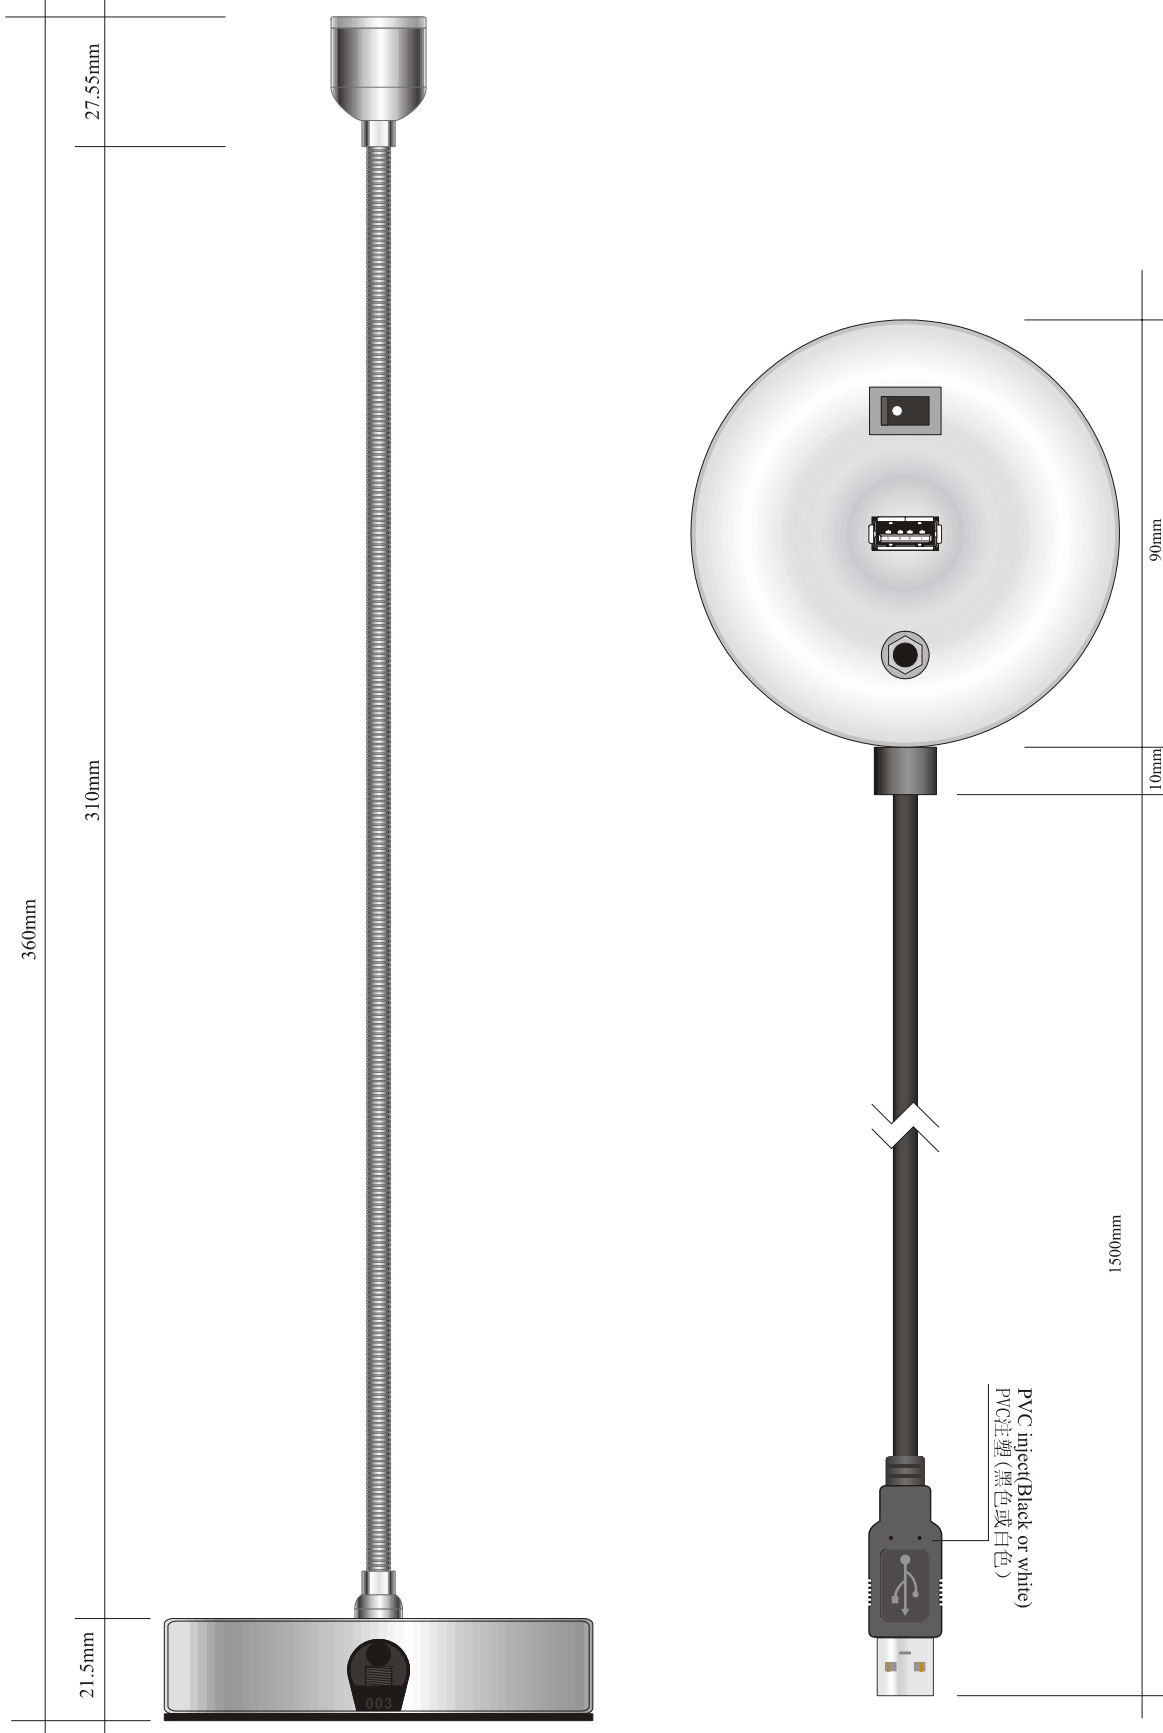

Material and Size

UE-TL60 SIZE

WanTeng Electronic Technology Co.,Ltd

Website: <http://www.wantong3w.com>
E-mail: sales@wantong3w.com
Address: FL.2 B Tower,Wenzhou Hi-tech industry Park, WENZHO,CHINA.
TEL: +86-577-86581061, 86581062 FAX: +86-577-86581063
CONECT: MR ZHANG

Copyright 2007, WanTeng Electronic Technology Co.,Ltd
Printed in China 04/2007

Manual Part No.

EN6250-070416

RECYCLABLE
Made in China