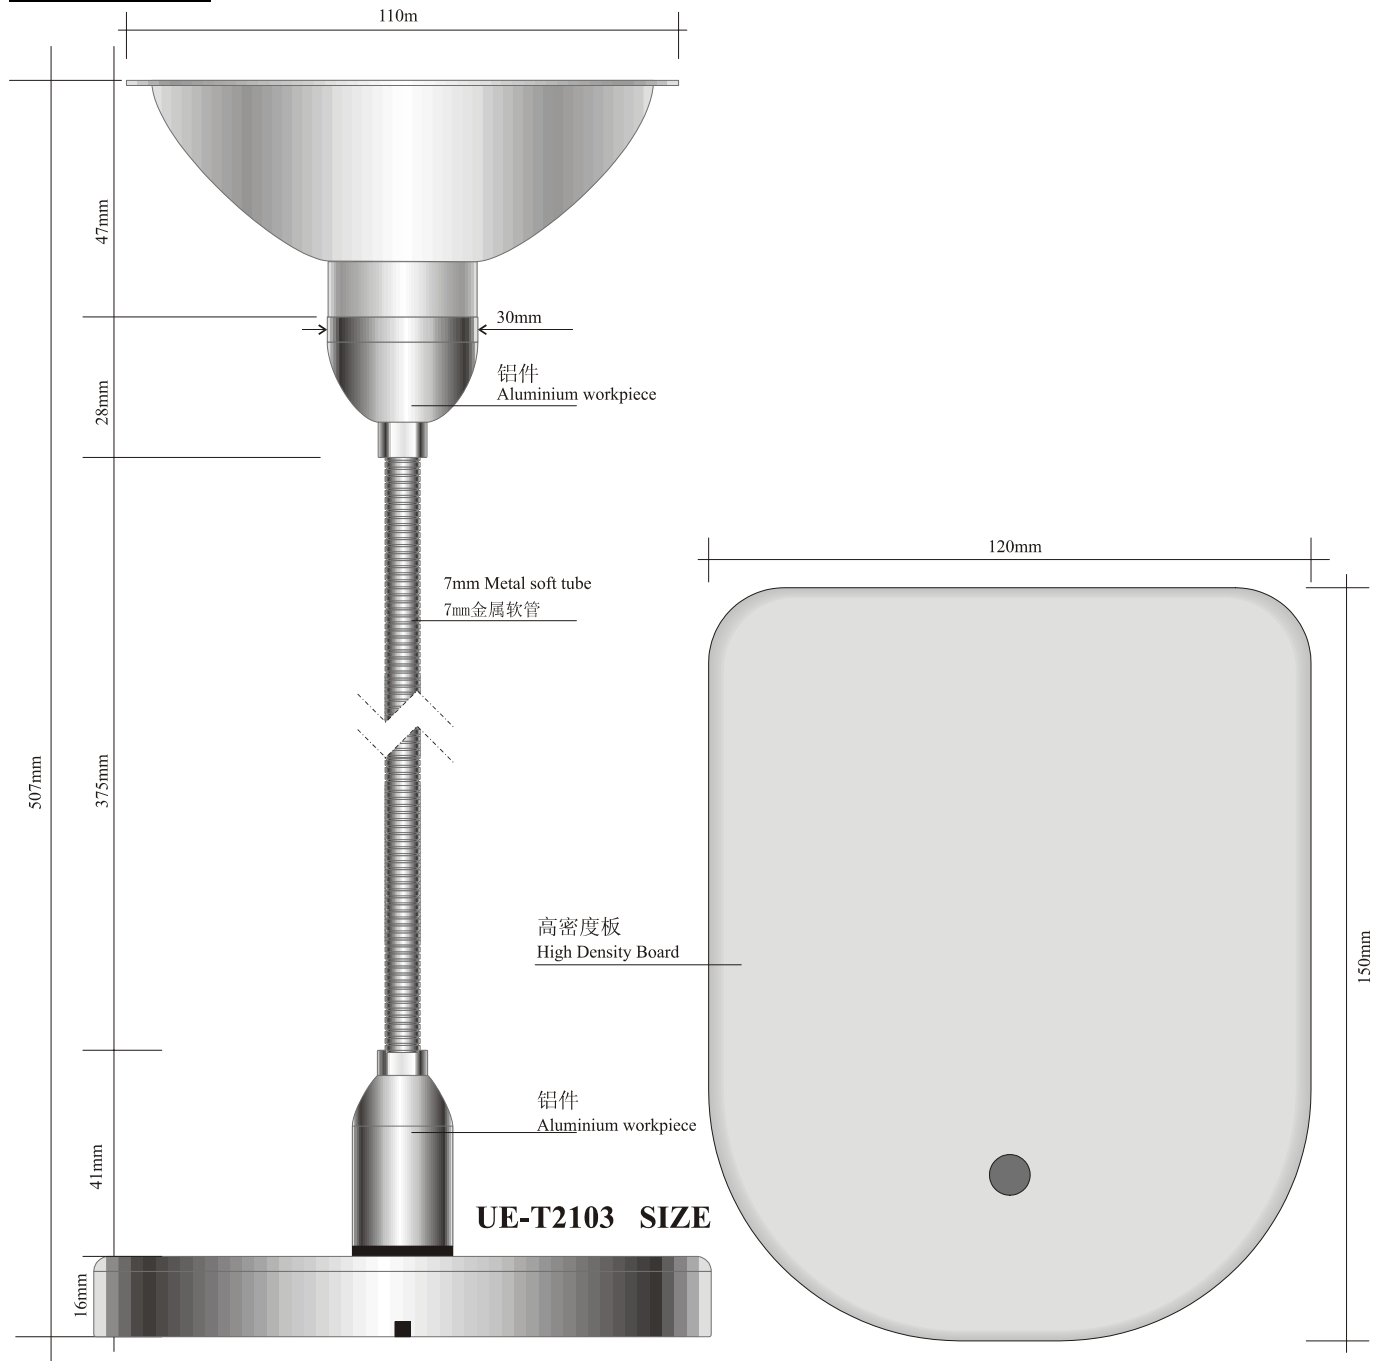

LED light

Input: support AC 100~240V 50/60Hz international voltage

Power LED Desk Lamp

LED Desk Lamp Specification

Item No	UE-T2103
cable	200cm
Color	silver
Package	Color box
Input	AC 100~240V 50/60Hz
Power LED	>3W lightness >140LM

Remark:Picture in catalogue for reference only, color and specification according to real product.

UE-T2103 LED Desk Lamp

SPECIFICATIONS

- Flexible neck lets you position the Light where you want it
- LED lasts up to 30,000 hours--anywhere, anytime
- with touch switches—long lifetime, convenient
- Sleek, high-tech design in black or platinum color
- Can put and use on the tabletop directly
- Uses less than 200mA of power
- Soft light illuminates your around the tabletop but won't disturb others
- 1 Power LED White LED helps preserve night vision
- with external power source necessary---AC power 100~240V

We can offer made-to-order pack as client design (the box),and logo

Material and Size

LED light

支持 AC 100~240V 50/60Hz 国际电压输入

大功率 LED 台灯

LED 台灯规格表

型号	UE-T2103
线长	200mm
颜色	银
包装	彩合
输入	AC 100~240V 50/60Hz
LED 功率	>3W 亮度 >140lm

注：所示图片供参考，颜色和规格以实际产品为准。

UE-T2103 LED 台灯

特点：

- 柔性的金属波纹管可以做全方向转动
- 长寿命 LED，在任何情况下都可以达到 50,000 小时以上
- 带有触摸开关，寿命长，使用方便
- 光滑，最新设计的金属铬颜色
- 可以直接放置于桌面使用
- 电力消耗小于 200mA，功率小于 5W，绿色节能
- 可以柔和照亮桌面附近而不会影响周围其他人
- 1 个高亮白色大功率 LED 可以保证黑暗中视野清晰
- 配有高质量电源，适应 100~240V 交流电